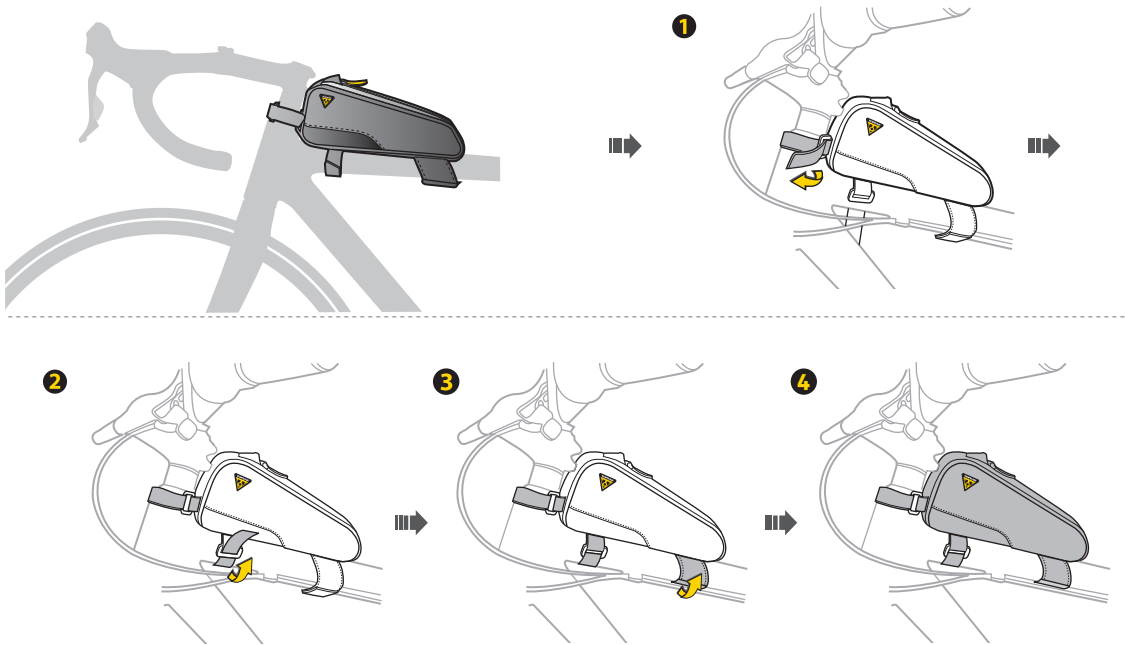

# MOUNTS ON 700C FRAME TOP TUBE

# MOUNTS ON TRIATHLON FRAME TOP TUBE